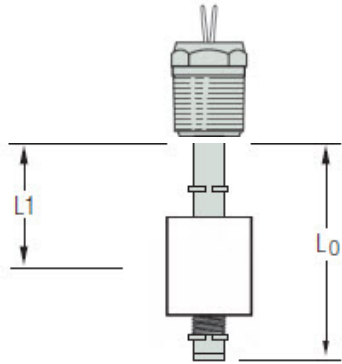

LEVEL SWITCHES

Part No. W1083332
 Unit Price \$374.00
 Lead Time 25
 (Business Days)

Technical Specifications	
Specific Gravity:	.79
Max. Pressure:	10
Operating Temp.:	100
Stem Material:	316 SS
Series:	Standard LS-700
Mounting Type:	(2) 3/4" NPT
Switch Type:	SPST, 20VA
Wiring Group:	Group 1 - Common Return
Number of Levels:	1
Electrical Connection:	Leadwire
float_type:	PTFE (133764)
Float Material:	Teflon
Media Type Other:	Acetone
Float Stops:	Grip Rings

Ordering Information	
Part Number:	W1083332
Min. Order Quantity:	1
Shipping Weight:	2.88 lbs.
Model Description:	LS-700-2-SS-TFE-SPST-020-GR1-1

Dimensional Specifications	
L1:	6.5" NO
L0:	10"
Lead Length:	24"